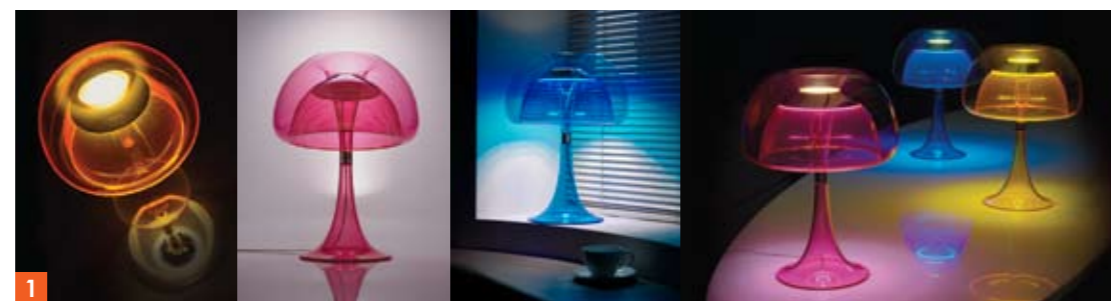

## Aurelia Light

Be allured

Mesmerizing, amazing, beautiful--Aurelia, the Moon Jellyfish, evokes a sense of tranquility bordering on a trance state. So does the eponymous LED table lamp. With a three-way "touch ring" dimmer, it enables easy luminosity adjustment. LED's directional characteristic which lets the light reflect directly on the inner shade's strips also helps create the translucent ambience.

## Flamenca

Full of delight

The Flamenca is an ambient light which is inspired by the breathtaking movement of Flamenco dancer's ruffled skirt twirling around in the air. A gentle touch on the metallic-like plate will switch on the "dancing mode" to create a soft flowing effect. Press and hold on longer of the top plate to achieve various dimming illuminations and hold to turn off the light. Granted LED's low-temperature characteristic, users can enjoy the interactive fun without any hazardous concern.

## BE Light

Best. Bendable. Beautiful

The BE Light is an LED desk lamp that folds and sports a unique articulated design. With its clever hinge design, it can be fully extended to provide adequate task lighting or be folded down flat to a minimum height of 1.8 cm when not in use. It also adopts light guide technology to evenly distribute the LED light, eliminating all concerns over glare. Made of aluminum alloy, the BE Light is lightweight, yet sturdy.

## The Coral Reef Light

Serene in glory

The Coral Reef Light, an LED lighting fixture, features swivellable lighting petal of organic shape. While the floor lamp features 3 overlapping layers which can be activated independently by being swiveled, the table lamp has one adjustable layer and is activated by a touch on the stand. Serene, subtle, but yet movable, the Coral Reef Light evokes an image of the underwater world where the darkness is quietly subdued by the swaying flows of light.