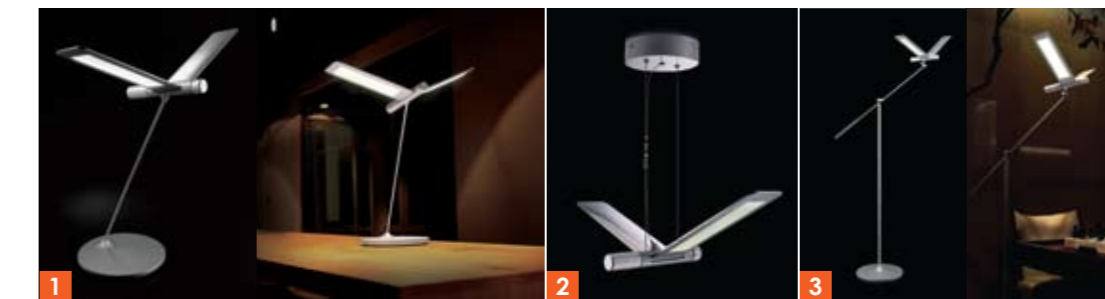

## BE Light

Best. Bendable. Beautiful

The BE Light is an LED desk lamp that folds and sports a unique articulated design. With its clever hinge design, it can be fully extended to provide adequate task lighting or be folded down flat to a minimum height of 1.8 cm when not in use. It also adopts light guide technology to evenly distribute the LED light, eliminating all concerns over glare. Made of aluminum alloy, the BE Light is lightweight, yet sturdy.

## The Seagull Light

Light and free

Inspired by the seagull, The Seagull Light adopts LED as lighting source to response to the eco trend and put LEDs underneath the "wings" to highlight the thinness. It has two knobs on the main body, the front one for adjusting brightness and the back for adjusting lighting angles. The "wings" would change positions in accordance with the light adjustment. The choice of metal material makes the lamp look steady and delivers a premium feel.

- 1 **BD10\_D** Seagull Table Light- Ø230mm, H630mm, 2.3kg, 14W(max.)
- 2 **BD10\_P** Seagull Suspension- Ø135mm, H2000mm(max.), 1.1kg, 14W(max.)
- 3 **BD10\_F** Seagull Floor Light- Ø330mm, H1620mm, 8.8kg, 14W(max.)