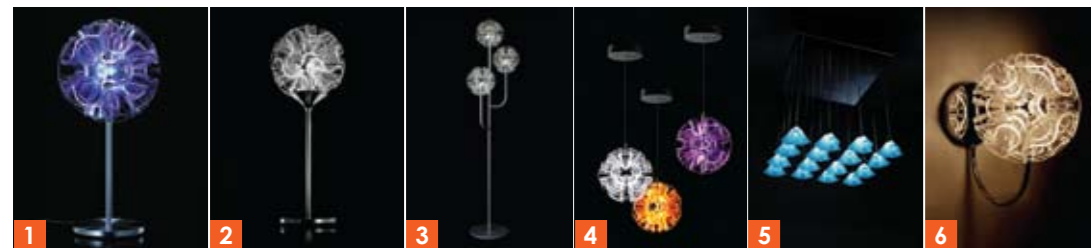

## BE Light

Best. Bendable. Beautiful

The BE Light is an LED desk lamp that folds and sports a unique articulated design. With its clever hinge design, it can be fully extended to provide adequate task lighting or be folded down flat to a minimum height of 1.8 cm when not in use. It also adopts light guide technology to evenly distribute the LED light, eliminating all concerns over glare. Made of aluminum alloy, the BE Light is lightweight, yet sturdy.

## The Coral Reef Light

Serene in glory

The Coral Reef Light, an LED lighting fixture, features swivellable lighting petal of organic shape. While the floor lamp features 3 overlapping layers which can be activated independently by being swiveled, the table lamp has one adjustable layer and is activated by a touch on the stand. Serene, subtle, but yet movable, the Coral Reef Light evokes an image of the underwater world where the darkness is quietly subdued by the swaying flows of light.

## The Coral Light

Sparkling light from the water

The Coral Light, an LED lighting fixture, is inspired by ocean's exquisite corals. Imitating how natural coral reflects rays of light through the sea, the Coral Light creates a visually mesmerizing effect. Besides floor lamp, wall lamp and suspension, it also has 2 table lamps of different height—45 cm (for ambience lighting) and 55cm (for reading function).

- 1 **CR01\_DR45** Coral Table Light- Ø212mm, H450mm, 2.6kg, 7W. Colors: clear, violet, orange.
- 2 **CR01\_DR55** Coral Table Light- Ø212mm, H550mm, 4.8kg, 10W
- 3 **CR01\_FR** Coral Floor Light- Ø317mm, H1680mm, 12.1kg, 20W
- 4 **CR01\_P** Coral Ball Suspension- Ø212mm, H2000mm(max.), 1.8kg, 5W. Colors: clear, violet, orange
- 5 **CR01\_P16** Coral Suspension- W550mm, H1750mm, 7.7kg, 7W
- 6 **CR01\_W** Coral Wall Light- W306.3mm, H301.5mm, 1.9kg, 5W