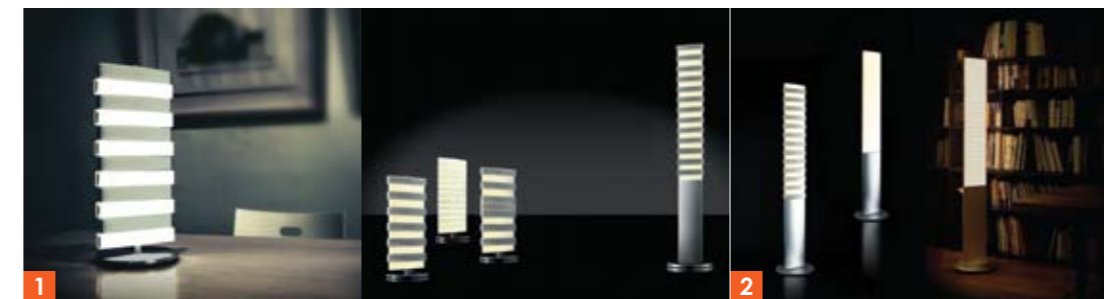

The Coral Light

Sparkling light from the water

The Coral Light, an LED lighting fixture, is inspired by ocean's exquisite corals. Imitating how natural coral reflects rays of light through the sea, the Coral Light creates a visually mesmerizing effect. Besides floor lamp, wall lamp and suspension, it also has 2 table lamps of different height—45 cm (for ambience lighting) and 55cm (for reading function).

1. 1 **CR01_DR45** Coral Table Light- Ø212mm, H450mm, 2.6kg, 7W. Colors: clear, violet, orange.
2. 2 **CR01_DR55** Coral Table Light- Ø212mm, H550mm, 4.8kg, 10W
3. 3 **CR01_FR** Coral Floor Light- Ø317mm, H1680mm, 12.1kg, 20W
4. 4 **CR01_P** Coral Ball Suspension- Ø212mm, H2000mm(max.), 1.8kg, 5W. Colors: clear, violet, orange
5. 5 **CR01_P16** Coral Suspension- W550mm, H1750mm, 7.7kg, 7W
6. 6 **CR01_W** Coral Wall Light- W306.3mm, H301.5mm, 1.9kg, 5W

The Crystal Light

Illumination and imagination

The Crystal Light, an LED lighting fixture, is inspired by the natural growing crystal. It's composed of various "crystals". Users can assemble these "crystals", each of which is connected by a magnet, into any form they desire. Users can also change the light mode with a remote control to create different lighting effects to fit their moods and environments.

1. 1 **NV01** Crystal Light- W73mm, H73mm, 1.1kg(set), 7W.

The Piano Light

Play with light

Inspired by the piano, the Piano Light, an LED lighting fixture, allows users to play the light as if they were playing the piano. The lighting panel is composed of independent units, each of which can work solo or in harmony. A simple and gentle tilt of the Piano Light, just like playing the piano, activates the illumination and fills the space with warm and tender light.