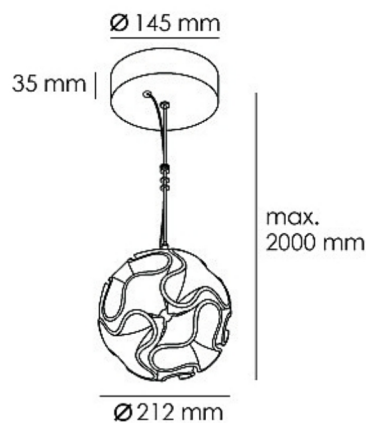

Coral Ball LED Suspension

CR01_P

Material	LED Color	Power Input	Switch
PMMA, Metal	Warm white, Cool white*	AC: 100-240V/50-60Hz	N/A
Certification	Net Weight	Power Consumption	
CE E FC	1.8Kg	5W	

* Clear finish is available in warm white while other finishes are only available in cool white.