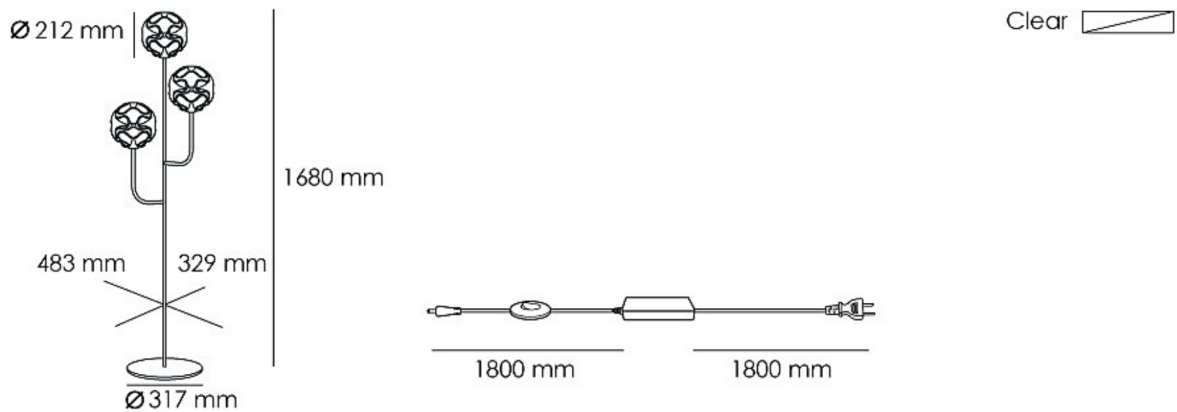

## Coral LED Floor

CR01\_FR

Material	LED Color	Power Input	Switch
PMMA, Stainless Steel	Warm white	AC: 100-240V/50-60Hz DC: 15V, 2.4A	ON/OFF switch fitted on the power cord
Certification	Net Weight	Power Consumption	
CE  FC	12.1Kg	20W	