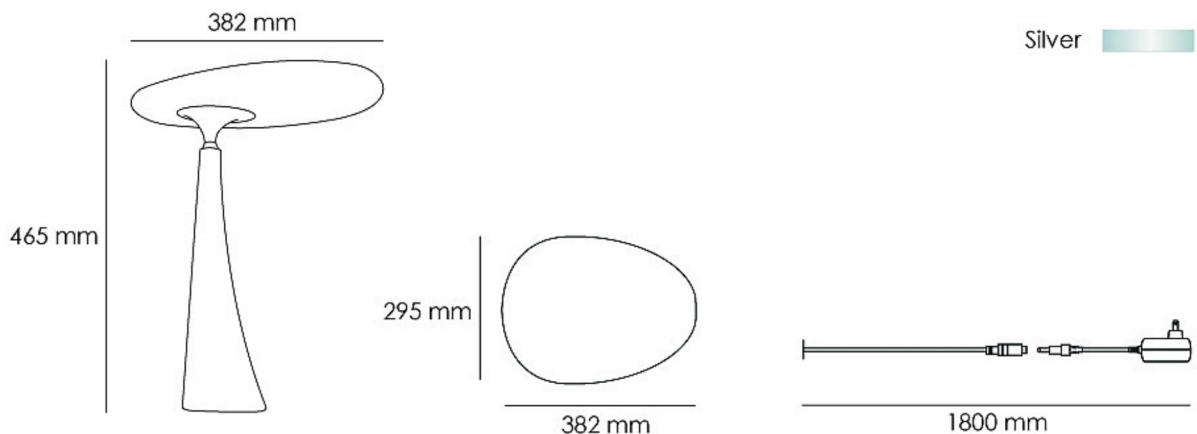

Coral Reef LED Table

RF10_D

Material	LED Color	Power Input	Switch
Aluminum Alloy, Zinc alloy die casting, Polycarbonate	Warm white	AC: 100-240V/50-60Hz DC: 12V, 2A	Touch dimmer
Certification	Net Weight	Power Consumption	
CE E FC	6.8Kg	24W (max.)	